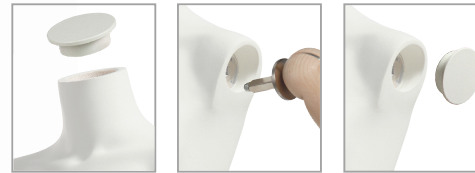

orientable head

CAP4/84/...\* push and pull ARMCAP1/84/...\*

137 cm

42 cm

47 cm

42 cm

\* Optional

© Copyright 2016. SARL MAPI WINDOW FRANCE. All rights reserved.